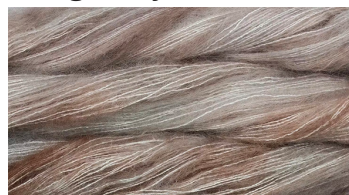

# Malabrigo [Mohair](#) - Digital Shade Card

Aniversario MOH005

Arco Iris MOH866

Black MOH195

Bobby Blue MOH027

Camaleon MOH684

Cereza MOH033

Diana MOH886

Pearl MOH036

Talisman MOH249

Teal Feather MOH412

Tigers Eye MOH660

Under the Sea MOH362

Valentina MOH689

Whales Road MOH247

Whole Grain MOH696