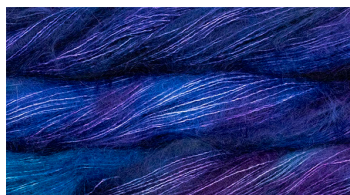

# Malabrigo [Mohair](#) - Digital Shade Card

Aniversario MOH005

Arco Iris MOH866

Black MOH195

Bobby Blue MOH027

Camaleon MOH684

Cereza MOH033

Diana MOH886

Pearl MOH036

Talisman MOH249

Teal Feather MOH412

Tigers Eye MOH660

Under the Sea MOH362

Valentina MOH689

Whales Road MOH247

Whole Grain MOH696