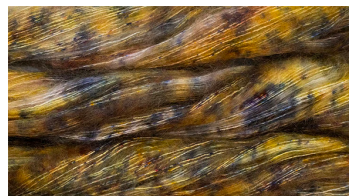

# Malabrigo [Mohair](#) - Digital Shade Card

Aniversario MOH005

Arco Iris MOH866

Black MOH195

Bobby Blue MOH027

Camaleon MOH684

Cereza MOH033

Diana MOH886

English Rose MOH057

Frank Ochre MOH035

Heirloom Vegetables MOH746

Indiecita MOH416

Natural MOH063

Oasis MOH220

Old Rose MOH115

Pascal MOH363

Pearl MOH036

Talisman MOH249

Teal Feather MOH412

Tigers Eye MOH660

Under the Sea MOH362

Valentina MOH689

Whales Road MOH247

Whole Grain MOH696