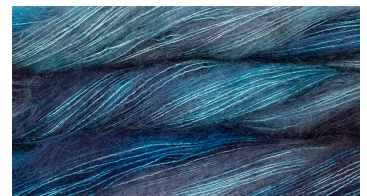

# Malabrigo [Mohair](#) - Digital Shade Card

Aniversario MOH005

Arco Iris MOH866

Black MOH195

Bobby Blue MOH027

Camaleon MOH684

Cereza MOH033

Diana MOH886

Pearl MOH036

Talisman MOH249

Teal Feather MOH412

Tigers Eye MOH660

Under the Sea MOH362

Valentina MOH689

Whales Road MOH247

Whole Grain MOH696