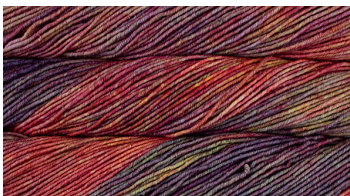

Paracas SCS338