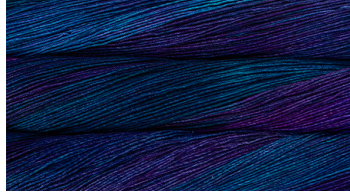

Sur US164

Malabrigo [Ultimate Sock](#) - Digital Shade Card

Teal Feather US412

Under The Sea US362

Unicorn Bark US178

Valentina US869

Wabi Sabi US252

Whale's Road US247

White US943

Whole Grain US696

Zinnias US658