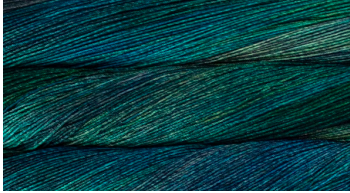

Sur US164

Malabrigo [Ultimate Sock](#) - Digital Shade Card

Teal Feather US412

Under The Sea US362

Unicorn Bark US178

Valentina US869

Wabi Sabi US252

Whale's Road US247